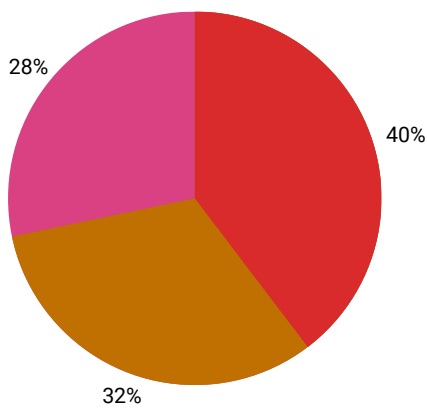

Summary Report

09/01/2022 – 09/25/2022

TOTAL HOURS: 2:42:27

PROJECT

● Assistenza Web • ADV2GO

DURATION

2:42:27

TIME ENTRY